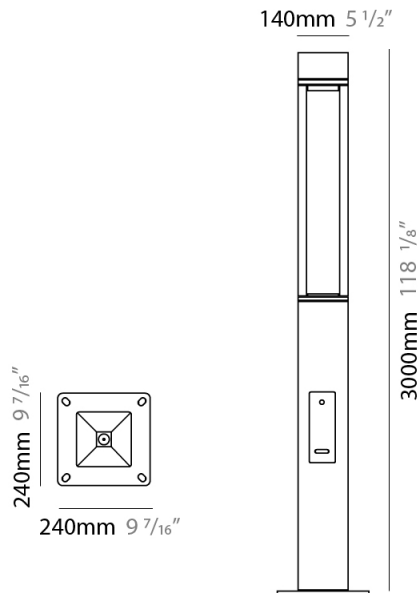

1. To build a product code in our configurator select the specify button on the base model # product page
2. To build a manual product code on this datasheet choose from the options listed below in blue font and add the suffix to the base model #

GENERAL

Series: T4
Brand: Platek
Division: Exterior
Mounting Type: Post
Mounting Location: Above Ground
Subcategory: Pedestrian

PHYSICAL

Shape: Rectangle
Length (mm): 240
Length (in): 9 7/16
Width (mm): 140
Width (in): 5 1/2
Height (mm): 3000
Height (in): 118 1/8
Light Distribution: Direct
Screws: A4 stainless steel
Diffuser: 4mm extra-clear flat tempered glass
Fixture Finish: [BLK](#) / [WHI](#) / [GRY](#) / [COR](#) / [ANT](#) / [BRZ](#)
Fixture Material: Extruded Aluminum

ELECTRICAL

Lamp Type: LED
Input Wattage (W): 39
Total Output Wattage (W): 36
Dimming: Non-Dimming / Phase Dimming (120vac Only)
Driver Included: Yes
Driver Location: Integrated
Driver Type: Constant Current - Universal
Driver Class: Class 2
Input Voltage (V): 120 - 277
Constant Current (MA): 1050
Upon Request: (Not included - see components [IP65 or higher enclosure to be supplied by others]): Remote: 0-10Vdc dimming

LED

Color Temperature (°K): [3000](#) / [4000](#)
Max. Delivered Lumen (lm): 3820 / 3970
Nominal Lumen (lm): 4900 / 5145
CRI: >80 CRI
Lamp Life (hrs): 60000

OPTICAL

RATINGS AND CERTIFICATIONS

Certified By: Certified for North American Standards
IP rating: IP65
IK Rating: IK10
Bug Rating: B2 U0 G1